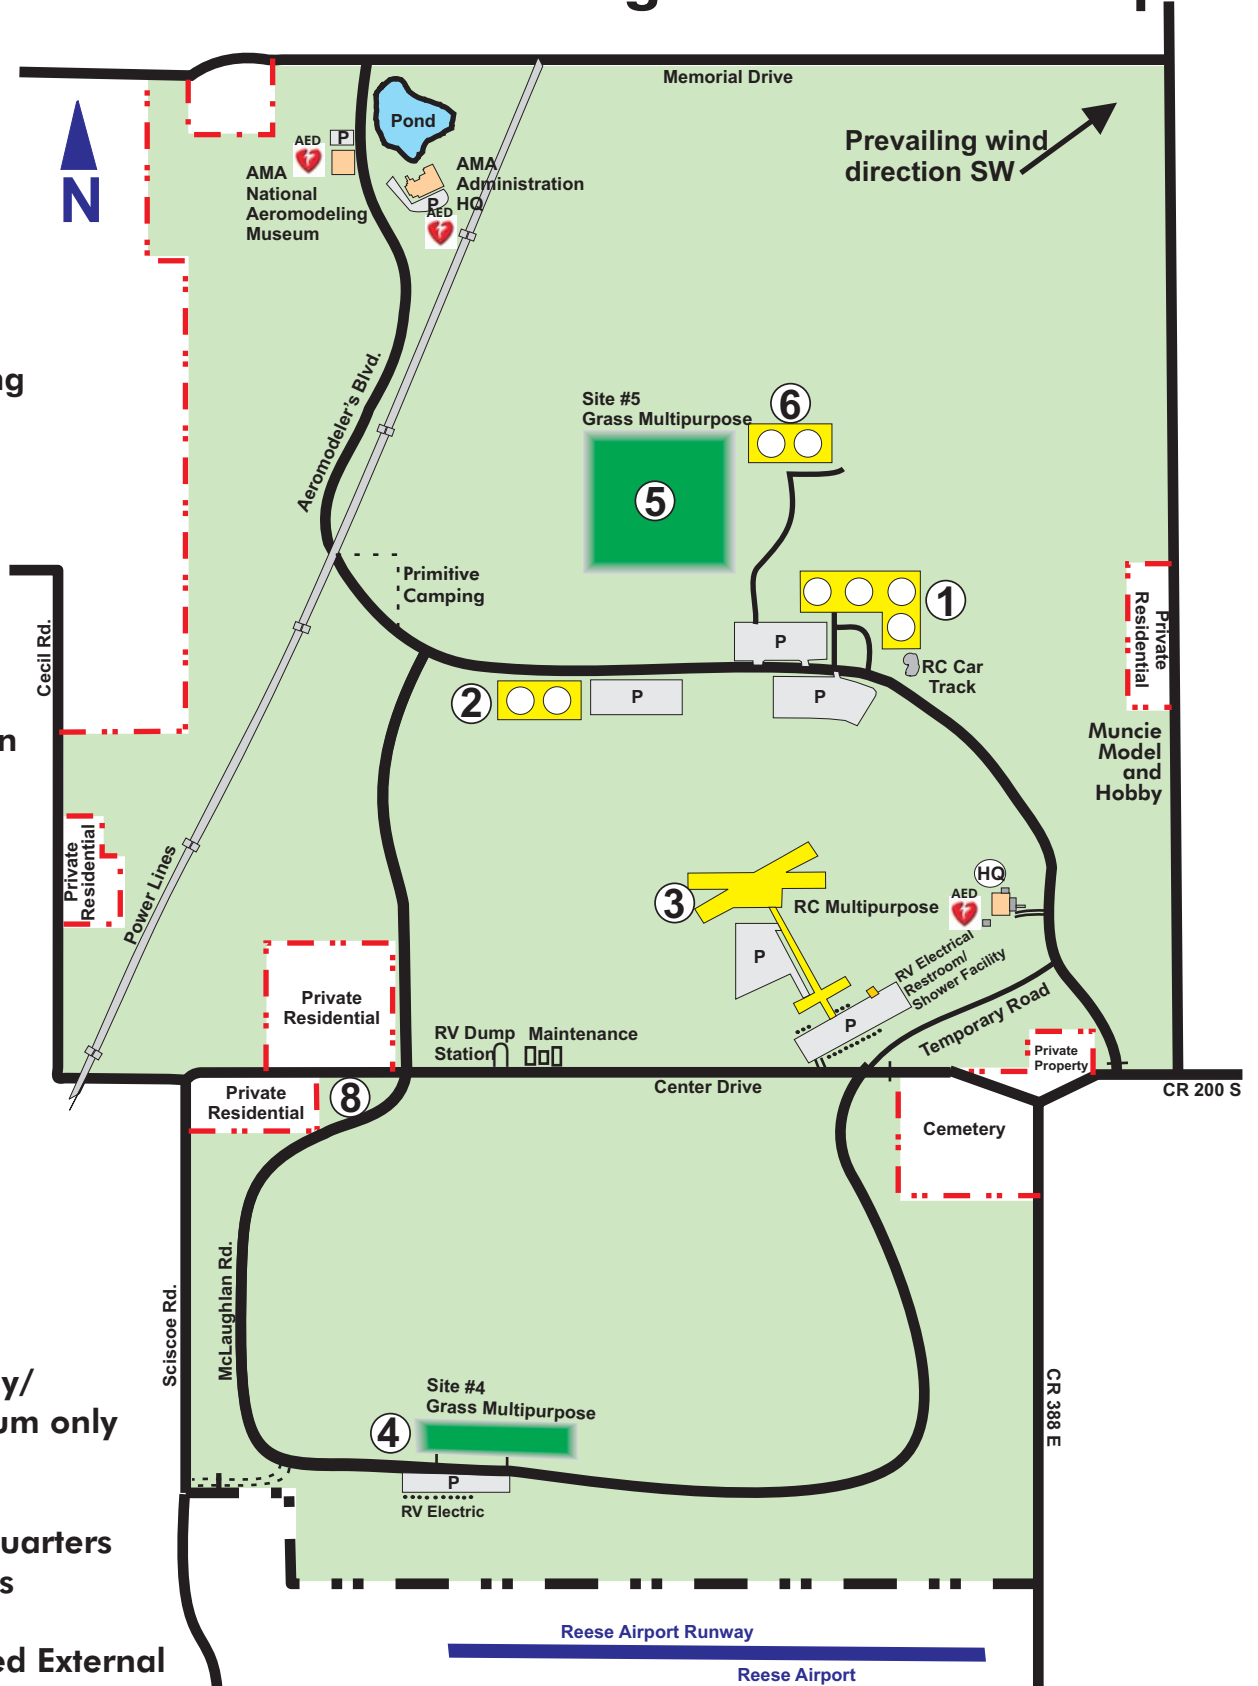

International Aeromodeling Center Site Map

Telephone
1 CL Precision
 Aerobatics
 RC Aerobatics

2 CL Speed

3 RC Aerobatics
 RC Pylon Racing
 RC Scale

4 RC Helicopter
 RC Aerobatics
 Free Flight
 RC Combat
 RC Scale
 Aerobatics
 RC Competition
 Fun Fly
 (When not in use for a contest, spread spectrum only)

5 CL Carrier
 CL Combat
 RC Soaring
 RC Electric

6 CL Scale
 CL Racing

8 Park Flyers only/
 Spread Spectrum only

HQ Telephone
 Nats Headquarters
 EMS Services
 Ice

AED Automated External Defibrillators (AED) at Nats HQ, AMA HQ, and museum building

**PLEASE PARK IN PARKING LOTS ONLY
 SPEED LIMIT IS 25 MPH**